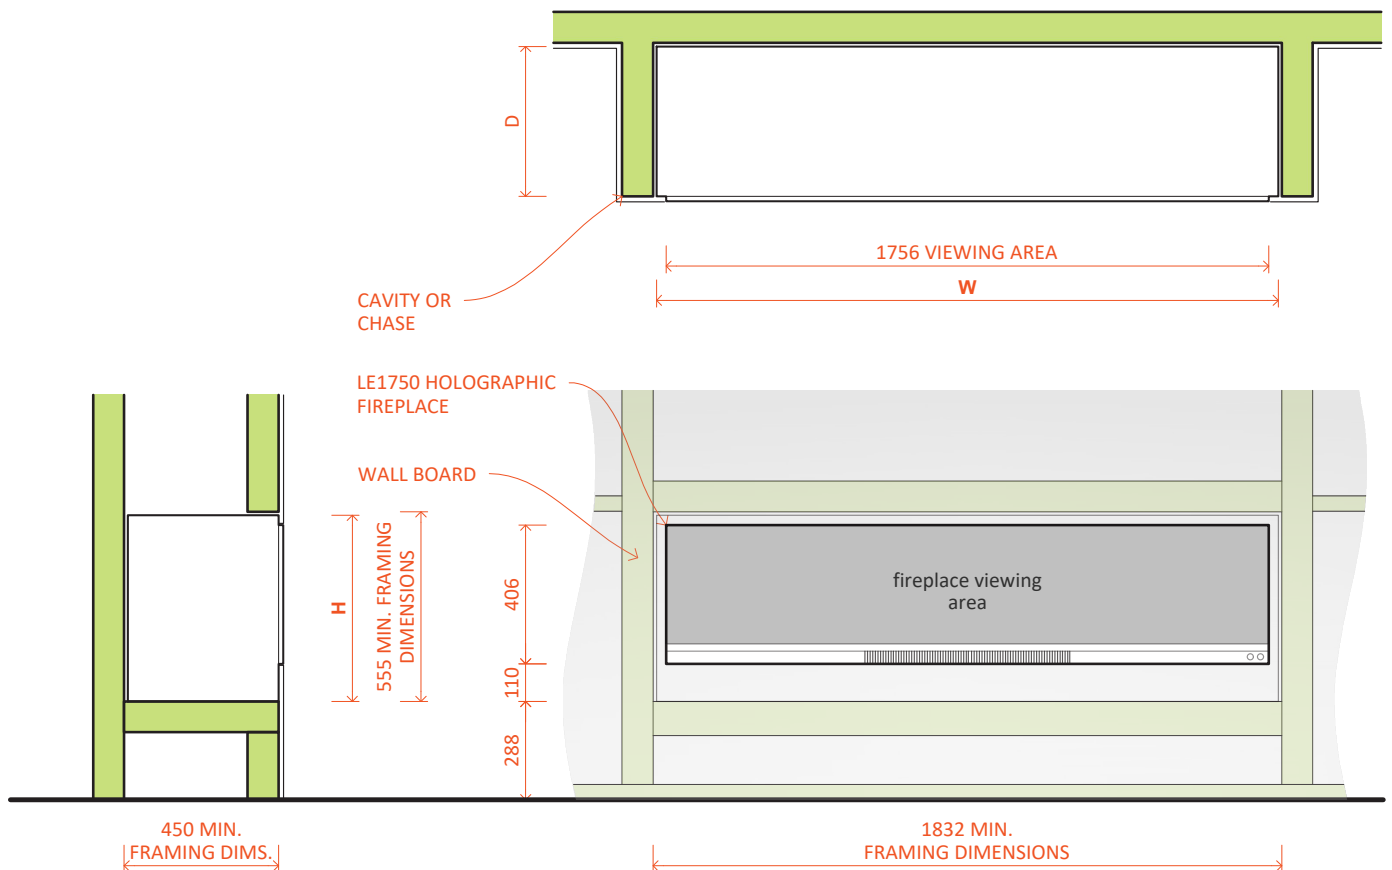

## SPECIFICATIONS

HEAT OUTPUT	1.5 or 3kW
POWER CONSUMPTION	3.45kW @15A 230V ~ 50Hz
OPERATION	Thermostatic Bluetooth® remote control
APPLIANCE WEIGHT	120kg
ELECTRICAL CONNECTION ACCESS POINT	Bottom RH side or Bottom RH back
CLEARANCE TO COMBUSTIBLES	Zero clearance from appliance surfaces
SERVICE ACCESS HATCH	Not Required
CAVITY WALL VENTING	Not Required
CERTIFICATION/COMPLIANCE	AS/NZS 60335.1 and AS/NZS 60335.2.30
DATA BADGE	Inside appliance, upper left corner

## DIMENSIONS

FIREPLACE SIZE	1812w x 545h x 439d mm
CAVITY OPENING	1832w x 555h x 450d mm
VIEWING AREA	1756w x 406h mm
TV CLEARANCE	100mm above viewing area

## INSTALLATION

The LE1750 is an indoor holographic projection fireplace designed to be built into a false cavity - from standard building materials.

The appliance is to be installed prior to any wall linings or finishes.

For optimal viewing, the LE1750 should be installed 288mm off the floor.

Wall linings or finishes can be of any thickness, and any standard building material may be used. If finishes extend beyond the 14mm viewing area trim, consider the visual impact of the material edge.